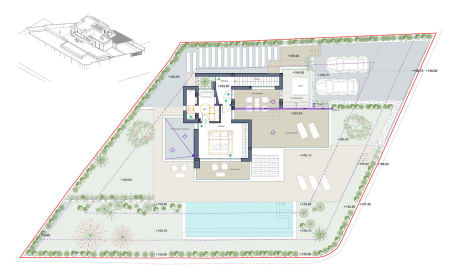

Modern New Build Villa on a Corner Plot with Sea Views

1.275.000€

Altea

**Urbanization:
Santa Clara**

Bedrooms: 3

Bathrooms: 2

Build: 240m²

Plot: 810m²

Reference: 3384

This modern villa is currently being build on a flat corner plot with beautiful panoramic sea views in Altea La Vella. The villa has a bright living room and an open plan kitchen with a direct access onto the covered terrace and the open terrace with infinity swimming pool. On the main floor there are two bedrooms, one bathroom, a guest toilet and a laundry room. There is also a double carport. On the top floor there is a master bedroom with ensuite bathroom and private terrace. The villa has a top quality finish with minimalistic Cortizo Corvision windows, central air conditioning and under floor heating with an energy friendly heat pump.