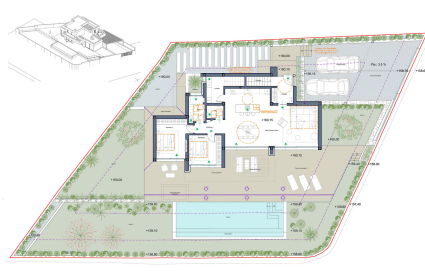

Modern New Build Villa on a Corner Plot with Sea Views

1.275.000€

Altea

**Urbanization:
Santa Clara**

Bedrooms: 3

Bathrooms: 2

Build: 240m²

Plot: 810m²

Reference: 3384

This modern villa is currently being build on a flat corner plot with beautiful panoramic sea views in Altea La Vella. The villa has a bright living room and an open plan kitchen with a direct access onto the covered terrace and the open terrace with infinity swimming pool. On the main floor there are two bedrooms, one bathroom, a guest toilet and a laundry room. There is also a double carport. On the top floor there is a master bedroom with ensuite bathroom and private terrace. The villa has a top quality finish with minimalistic Cortizo Corvision windows, central air conditioning and under floor heating with an energy friendly heat pump.